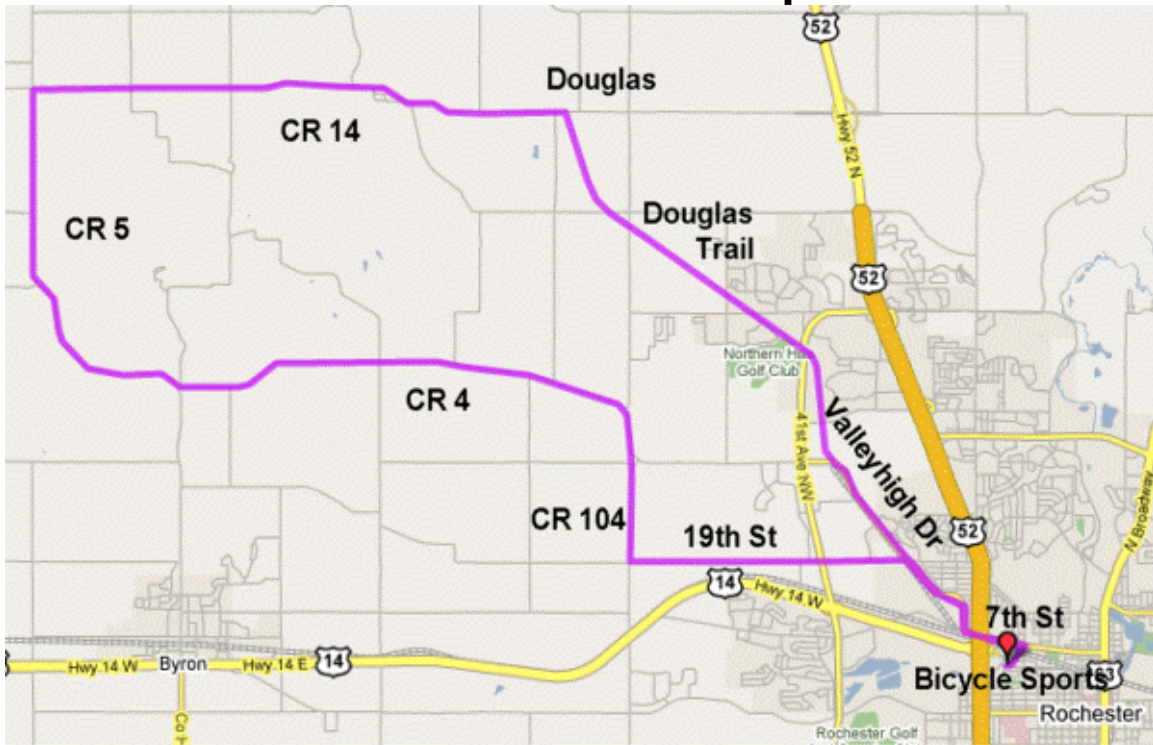

# Genoa 28-mile Loop

Cumulative	Distance	Where	Notes	Direction	Elevation
0mi	0mi	Rochester	Starting at Bicycle Sports, Right onto Civic Center Dr	E 74°	994.5ft
0.2mi	0.2mi		Left onto 11th Ave NW	NNE 1°	993.5ft
0.4mi	0.2mi		Left onto 7th St NW	WNW 282°	1006ft
1mi	0.6mi		Right onto Valleyhigh Dr NW	NNW 360°	1009.1ft
3.3mi	2.3mi		Right onto Douglas Trail	NNW 334°	1075.8ft
8mi	4.7mi	Douglas	Left onto 75th St NW / CR 14	W 270°	1075.9ft
9.9mi	1.9mi	Genoa		WNW 273°	995.9ft
10.4mi	0.5mi		Base of Genoa Hill	WNW 273°	0ft
13.4mi	3mi		Left onto CR 5	S 180°	1241ft
17.4mi	4mi		Left onto CR 4 / Valleyhigh Dr NW	W 270°	1049.9ft
22.6mi	5.2mi		Right onto CR 104 / 60th Ave NW	SW 208°	1136.7ft
23.6mi	1mi		Left onto 19th St NW	E 90°	1066.1ft
26.4mi	2.8mi		Right onto Valleyhigh Dr NW	SSE 139°	1040.3ft
27.4mi	1mi		Left onto 7th St NW	ESE 107°	1008.6ft
28mi	0.6mi		Right onto 11th Ave NW	S 177°	1000.2ft
28.3mi	0.2mi		Right onto 4 1/2 St NW	WNW 271°	992.4ft
28.5mi	0.2mi	Rochester	Right onto 13th Ave NW and back to Bicycle Sports	NNW 355°	992ft
28.5mi	0mi	Rochester		S 180°	992.5ft