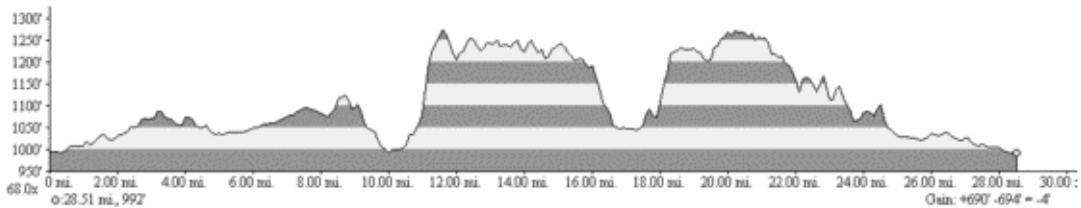

# Genoa 28-mile Loop

Cumulative	Distance	Where	Notes	Direction	Elevation
0mi	0mi	Rochester	Starting at Bicycle Sports, Right onto Civic Center Dr	E 74°	994.5ft
0.2mi	0.2mi		Left onto 11th Ave NW	NNE 1°	993.5ft
0.4mi	0.2mi		Left onto 7th St NW	WNW 282°	1006ft
1mi	0.6mi		Right onto Valleyhigh Dr NW	NNW 360°	1009.1ft
3.3mi	2.3mi		Right onto Douglas Trail	NNW 334°	1075.8ft
8mi	4.7mi	Douglas	Left onto 75th St NW / CR 14	W 270°	1075.9ft
9.9mi	1.9mi	Genoa		WNW 273°	995.9ft
10.4mi	0.5mi		Base of Genoa Hill	WNW 273°	0ft
13.4mi	3mi		Left onto CR 5	S 180°	1241ft
17.4mi	4mi		Left onto CR 4 / Valleyhigh Dr NW	W 270°	1049.9ft
22.6mi	5.2mi		Right onto CR 104 / 60th Ave NW	SW 208°	1136.7ft
23.6mi	1mi		Left onto 19th St NW	E 90°	1066.1ft
26.4mi	2.8mi		Right onto Valleyhigh Dr NW	SSE 139°	1040.3ft
27.4mi	1mi		Left onto 7th St NW	ESE 107°	1008.6ft
28mi	0.6mi		Right onto 11th Ave NW	S 177°	1000.2ft
28.3mi	0.2mi		Right onto 4 1/2 St NW	WNW 271°	992.4ft
28.5mi	0.2mi	Rochester	Right onto 13th Ave NW and back to Bicycle Sports	NNW 355°	992ft
28.5mi	0mi	Rochester		S 180°	992.5ft